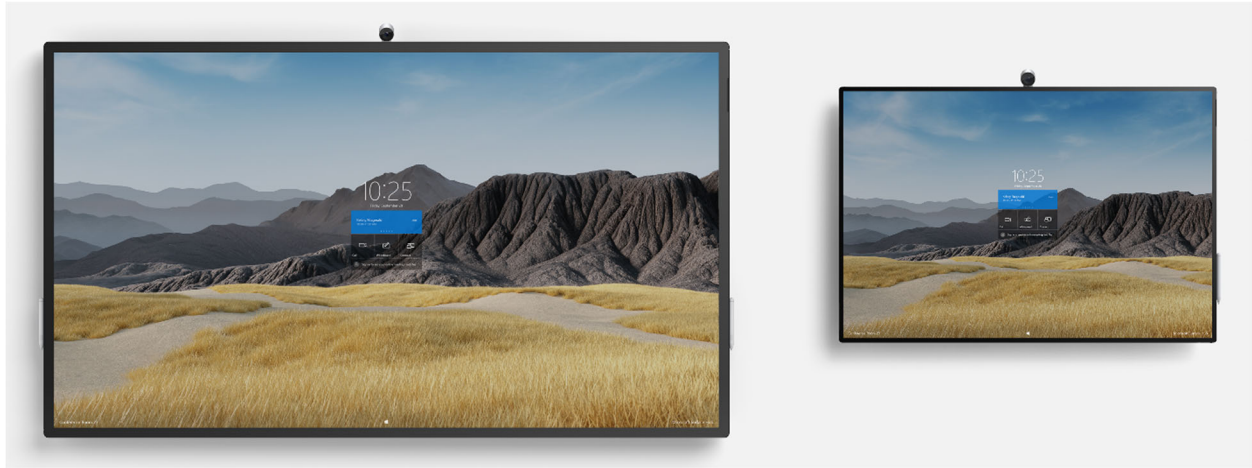

Microsoft Surface Hub 2S Family

Fact Sheet

September 2020

Surface Hub 2S 85" coming January 2021. Pre-release product shown; product and features subject to change and may vary by country/region. Products and features subject to regulatory certification/approval; actual sale and delivery is contingent on compliance with applicable requirements.

Enable teamwork anywhere with the Surface Hub 2S family of devices, a Microsoft Teams-certified meetings platform and modern collaborative canvas. Remote or in the same space, from an individual's office to the board room, Surface Hub 2S can bring people together wherever they work. Meet, move, and team without boundaries.