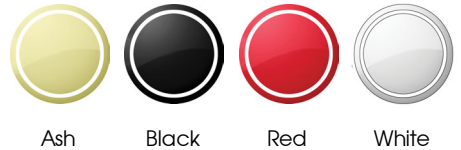

Loop Resistance: Meets EIA RS-470/4.2.2 specs

Models

5500 AD

Asimitel Omnia Auto-Dial, Single-Line Programmable Desk Phone

5501 AD

Asimitel Omnia Auto-Dial, Single-Line Programmable Wall Phone

Colors

Dimensions