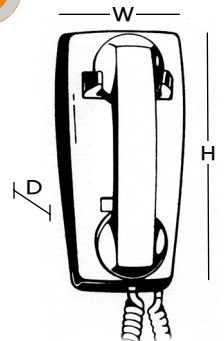

Ship Weight: 3.0 lbs (wall), 3.5 lbs (desk)

Transmitter Type: Carbon

Receiver Type: Ring Armature

Ringer Equivalence: 1.0A

Standard Ringer Type: Single Gong (wall), Double Gong (desk)

Hookswitch Type: Mechanical Multi-Contact

Loop Resistance: Meets EIA RS-470/4.2.2 specs

Models

5500 AD

Asimitel Omnia Auto-Dial, Single-Line Programmable Desk Phone

5501 AD

Asimitel Omnia Auto-Dial, Single-Line Programmable Wall Phone

Colors

Dimensions

Omnia Auto-Dial Wall Phone

Width: 4.0"
Height: 8.5"
Depth (w/ Handset): 4.0"

Omnia Auto-Dial Desk Phone

Width: 5"
Height: 4.75"
Depth: 8.5"

Also Available In Emergency, Elevator & Courtesy Versions:

Choose from Desk or Wall Type