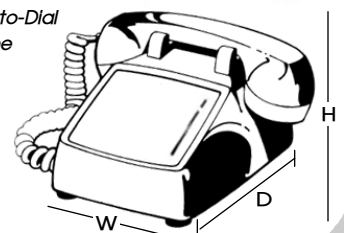

Ship Weight: 3.0 lbs (wall), 3.5 lbs (desk)

Transmitter Type: Carbon

Receiver Type: Ring Armature

Ringer Equivalence: 1.0A

Standard Ringer Type: Single Gong (wall), Double Gong (desk)

Hookswitch Type: Mechanical Multi-Contact

Loop Resistance: Meets EIA RS-470/4.2.2 specs

Models

5500 AD

Asimitel Omnia Auto-Dial, Single-Line Programmable Desk Phone

5501 AD

Asimitel Omnia Auto-Dial, Single-Line Programmable Wall Phone

Colors

Dimensions

Omnia Auto-Dial Wall Phone

Width: 4.0"
Height: 8.5"
Depth (w/ Handset): 4.0"

Omnia Auto-Dial Desk Phone

Width: 5"
Height: 4.75"
Depth: 8.5"

Also Available In Emergency, Elevator & Courtesy Versions:

Choose from Desk or Wall Type